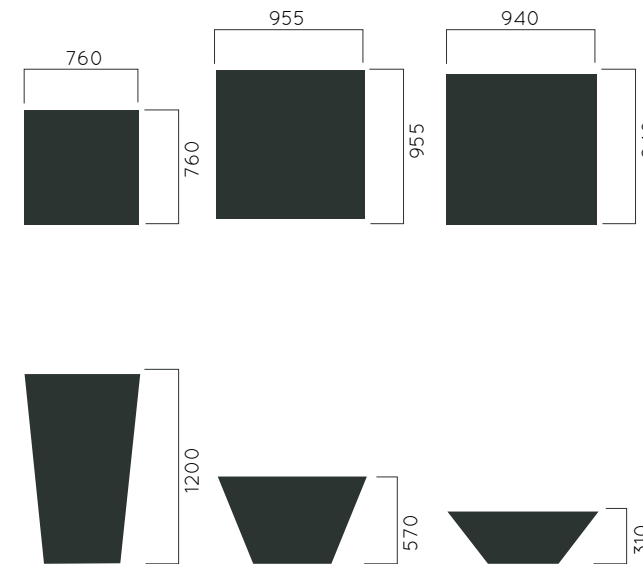

Dimensions: L760xW760xH1200mm  
 L955xW955xH570mm  
 L940xW940xH310mm

**TRAPEZE**

Material: Hot-dip galvanized & powder-coated metal

- ▷ Resistance
- ▷ Stabilized dimensions
- ▷ Transparency
- ▷ Protection
- ▷ Strength
- ▷ Long serving
- ▷ Resistant to severe weather conditions

Packing size: 770x770x1210  
 965 x 965 x 580  
 950x950x320mm

Colours | textures: