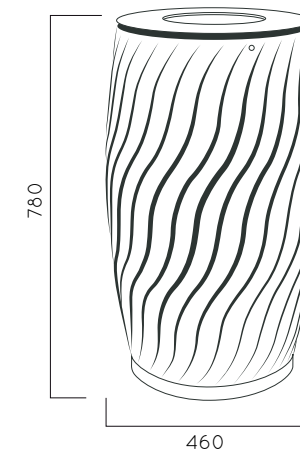

DIMENSIONS: D460xH780 mm 40 litres

AMOR WAVE WITHOUT ASHTRAY

Material: Hot-dip galvanized & powder-coated metal

- ▷ Resistance
- ▷ Stabilized dimensions

- ▷ Transparency
- ▷ Protection

- ▷ Strength
- ▷ Long serving
- ▷ Resistant to severe weather conditions

Packing size: 470 x 790 mm

Colours | textures: