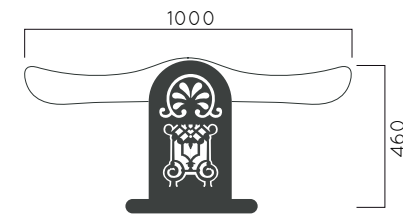

DIMENSIONS: L1500xW1000xH460mm

### DALGA BENCH

Material: Impregnated wood coated with Water-based paint certified by the (En 71- 3 safety for toys).

Fixing: Hot-dip galvanized & powder-coated metal

- ▷ Resistance
- ▷ Stabilized dimensions

Translucent wood finish

- ▷ Transparency
- ▷ Protection

Autoclave treated wood

- ▷ Strength
- ▷ Long serving
- ▷ Resistant to severe weather conditions

Packing size: 1510 x1010 x 470 mm

Colours | textures: