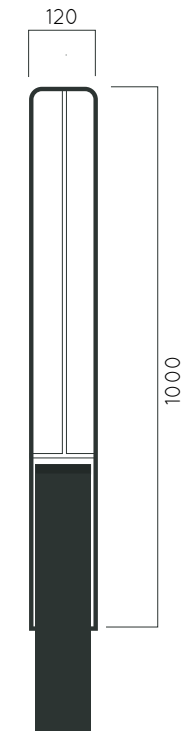

DIMENSIONS: L120xW120xH1000mm

FIORE BOLLARD

Material: Hot-dip galvanized & powder-coated metal

- ▷ Resistance
- ▷ Stabilized dimensions

- ▷ Transparency
- ▷ Protection

- ▷ Strength
- ▷ Long serving
- ▷ Resistant to severe weather conditions

Packing size: 130 x 130 x 1010 mm

Colours | textures: