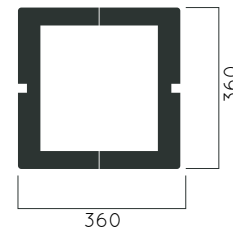

DIMENSIONS: L370xW360xH840 mm 35 litres

Packing size: 380 x 370 x 850 mm

Colours | textures: