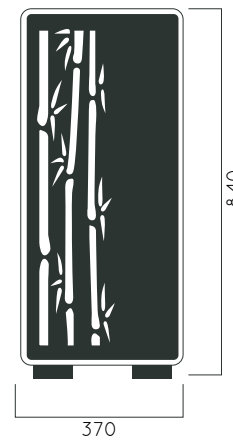

DIMENSIONS: L370xW360xH840 mm 35 litres

### URBO METAL

Material: Hot-dip galvanized & powder-coated metal

- ▷ Resistance
- ▷ Stabilized dimensions

- ▷ Transparency
- ▷ Protection

- ▷ Strength
- ▷ Long serving
- ▷ Resistant to severe weather conditions

Packing size: 380 x 370 x 850 mm

Colours | textures: