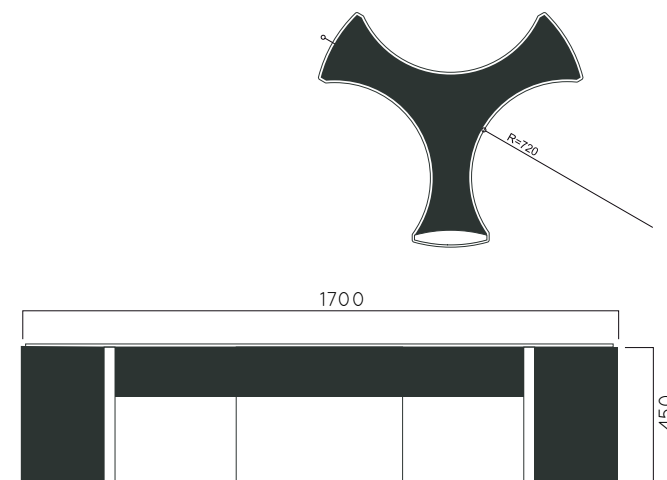

DIMENSIONS: L1700xH450 mm

MERC BENCH

Material: Impregnated wood coated with Water-based paint certified by the (En 71- 3 safety for toys).

Fixing: Hot-dip galvanized & powder-coated metal

- ▷ Resistance
- ▷ Stabilized dimensions

- Translucent wood finish
- ▷ Transparency
 - ▷ Protection

- Autoclave treated wood
- ▷ Strength
 - ▷ Long serving
 - ▷ Resistant to severe weather conditions

Packing size: 1710 x 460 mm

Colours | textures: