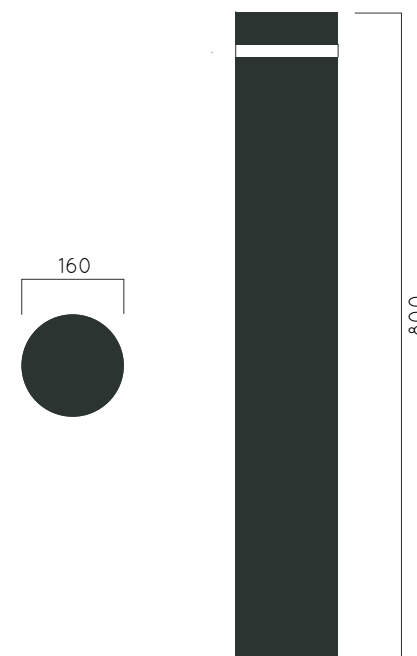

DIMENSIONS: D160xH800mm

REDO BOLLARD

Material: Hot-dip galvanized & powder-coated metal

- ▷ Resistance
- ▷ Stabilized dimensions

- ▷ Transparency
- ▷ Protection

- ▷ Strength
- ▷ Long serving
- ▷ Resistant to severe weather conditions

Packing size: 170 x 810 mm

Colours | textures: