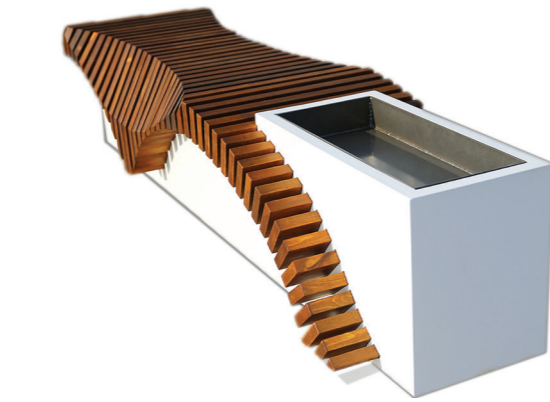

TIGER 270

URBAN | BENCH

MATERIAL

impregnated wood
EN 71- 3 Safety for Toys

resistance

stabilized dimensions

translucent wood finish

transparency

protection

autoclave treated wood

strength

long serving

hot-dip galvanized & powder-coated metal

resistant to severe weather conditions

PACKING SIZE

COLOURS | TEXTURES

Wood

Creol Chestnut Light Warm Grey

Metal

#01 #02 #03 #04

DIMENSIONS

560

700

2700