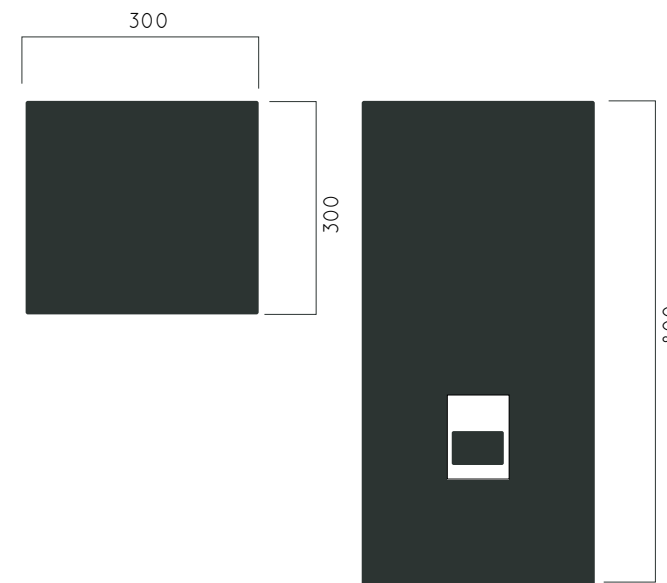

Material: Hot-dip galvanized & powder-coated metal

- ▷ Resistance
- ▷ Stabilized dimensions

- ▷ Transparency
- ▷ Protection

- ▷ Strength
- ▷ Long serving
- ▷ Resistant to severe weather conditions

Packing size: 800 x 750 mm

Colours | textures:

#01 #02 #03 #04