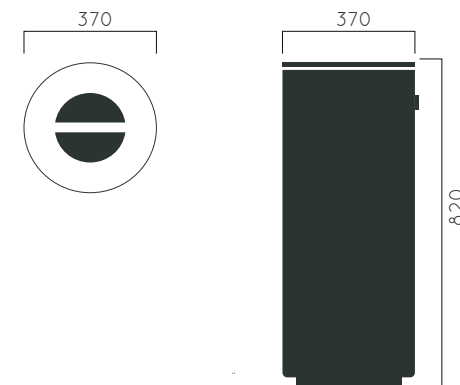

DIMENSIONS: D370xH1030 mm 38 liter

BRAVO HELMET

Material:	Hot-dip galvanized & powder-coated metal
	<ul style="list-style-type: none"> ▷ Resistance ▷ Stabilized dimensions
	<ul style="list-style-type: none"> ▷ Transparency ▷ Protection
	<ul style="list-style-type: none"> ▷ Strength ▷ Long serving ▷ Resistant to severe weather conditions
Packing size:	380 x 10401 mm
Colours textures:	<p>Metal</p> <div style="display: flex; justify-content: space-around; align-items: center;"> <div style="text-align: center;">  <p>#01</p> </div> <div style="text-align: center;">  <p>#02</p> </div> <div style="text-align: center;">  <p>#03</p> </div> <div style="text-align: center;">  <p>#04</p> </div> </div>

DIMENSIONS: D370xH820 mm 38 liter

BRAVO FLAT

Material: Hot-dip galvanized & powder-coated metal

- ▷ Resistance
- ▷ Stabilized dimensions

- ▷ Transparency
- ▷ Protection

- ▷ Strength
- ▷ Long serving
- ▷ Resistant to severe weather conditions

Packing size: 380 x 830 mm

Colours | textures:

DIMENSIONS: D370xH820 mm 38 liter

BRAVO SOLID

Material: Hot-dip galvanized & powder-coated metal

- ▷ Resistance
- ▷ Stabilized dimensions

- ▷ Transparency
- ▷ Protection

DIMENSIONS: D480xH920 mm 100 litres
D480xH740 mm 75 litres

BRAVO LINE

Material:	Hot-dip galvanized & powder-coated metal
	<ul style="list-style-type: none"> ▷ Resistance ▷ Stabilized dimensions
	<ul style="list-style-type: none"> ▷ Transparency ▷ Protection
	<ul style="list-style-type: none"> ▷ Strength ▷ Long serving ▷ Resistant to severe weather conditions
Packing size:	490 x 930 x 490 x 750 mm
Colours textures:	<p>Metal</p> <div style="display: flex; justify-content: space-around; align-items: center;"> <div style="text-align: center;">  #01 </div> <div style="text-align: center;">  #02 </div> <div style="text-align: center;">  #03 </div> <div style="text-align: center;">  #04 </div> </div>