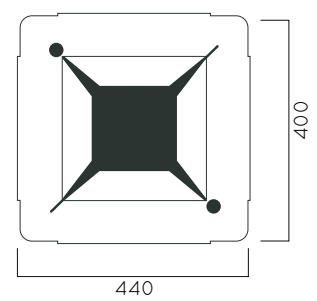

VERSATILE IMAGINATIONS
Since 2004

www.idea.az

DIMENSIONS: L440xW400xH740 mm

ADAMAO BIN

Material: Impregnated wood coated with Water-based paint certified by the (En 71- 3 safety for toys).

Fixing: Hot-dip galvanized & powder-coated metal

- ▷ Resistance
- ▷ Stabilized dimensions

Translucent wood finish

- ▷ Transparency
- ▷ Protection

Autoclave treated wood

- ▷ Strength
- ▷ Long serving
- ▷ Resistant to severe weather conditions

Packing size: 450 x 410 x 750 mm

Colours | textures:

Wood

Creol	Therna wood	Teak	Warm Grey

Metal

#01	#02	#03	#04

DIMENSIONS: D600xH970 mm 90 litres

AMOR BIN WITHOUT ASHTRAY

Material:	Hot-dip galvanized & powder-coated metal
	<ul style="list-style-type: none"> ▷ Resistance ▷ Stabilized dimensions
	<ul style="list-style-type: none"> ▷ Transparency ▷ Protection
	<ul style="list-style-type: none"> ▷ Strength ▷ Long serving ▷ Resistant to severe weather conditions
Packing size:	610 x 980 mm

- ▷ Resistance
- ▷ Stabilized dimensions

- ▷ Transparency
- ▷ Protection

- ▷ Strength
- ▷ Long serving
- ▷ Resistant to severe weather conditions

Packing size: 610 x 980 mm

Colours | textures:

DIMENSIONS: D600xH970 mm 90 litres
D460xH780 mm 43 litres