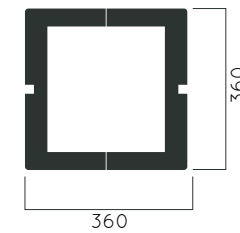

DIMENSIONS: L650xW435xH820mm 40 litres

DROP

Material: Hot-dip galvanized & powder-coated metal

- ▷ Resistance
- ▷ Stabilized dimensions

- ▷ Transparency
- ▷ Protection

- ▷ Strength
- ▷ Long serving
- ▷ Resistant to severe weather conditions

Packing size: 380 x 370 x 850 mm

Colours | textures:

DIMENSIONS: L370xW360xH840 mm 35 litres

URBO METAL

Material: Hot-dip galvanized & powder-coated metal

- ▷ Resistance
- ▷ Stabilized dimensions

- ▷ Transparency
- ▷ Protection

- ▷ Resistance
- ▷ Stabilized dimensions

- ▷ Transparency
- ▷ Protection

- ▷ Strength
- ▷ Long serving
- ▷ Resistant to severe weather conditions

Packing size: 380 x 370 x 850 mm

Colours | textures:

DIMENSIONS: L370xW360xH840 mm 35 litres