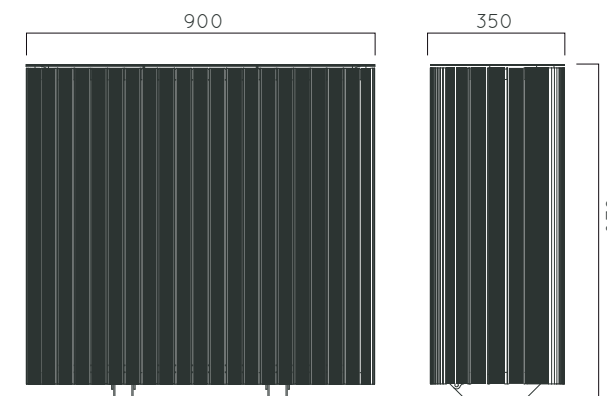

Packing size: 910 x 360 x 880 mm

Colours | textures:

DIMENSIONS: L900xW350H870 mm 100 litres

ECO GREY WITHOUT ASHTRAY

Material:	Hot-dip galvanized & powder-coated metal
	<ul style="list-style-type: none"> ▷ Resistance ▷ Stabilized dimensions
	<ul style="list-style-type: none"> ▷ Transparency ▷ Protection
	<ul style="list-style-type: none"> ▷ Strength ▷ Long serving ▷ Resistant to severe weather conditions
Packing size:	910 x 360 x 880 mm