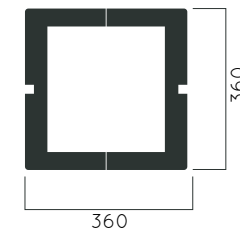

- ▷ Resistance
- ▷ Stabilized dimensions

- ▷ Transparency
- ▷ Protection

- ▷ Strength
- ▷ Long serving
- ▷ Resistant to severe weather conditions

Packing size: 380 x 370 x 850 mm

Colours | textures:

DIMENSIONS: L370xW360xH840 mm 35 litres

Packing size: 380 x 370 x 850 mm

Colours | textures:

DIMENSIONS: L370xW360xH840 mm 35 litres

URBO METAL

Material: Hot-dip galvanized & powder-coated metal

- ▷ Resistance
- ▷ Stabilized dimensions

- ▷ Transparency
- ▷ Protection

DIMENSIONS: L370xW360xH840 mm 35 litres

URBO METAL

Material: Hot-dip galvanized & powder-coated metal

- ▷ Resistance
- ▷ Stabilized dimensions

- ▷ Transparency
- ▷ Protection

- ▷ Strength
- ▷ Long serving
- ▷ Resistant to severe weather conditions