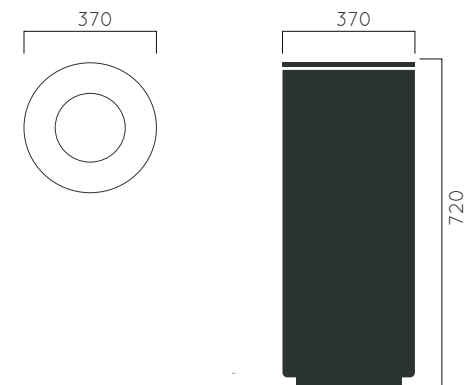

Packing size: 380 x 830 mm

Colours | textures:

DIMENSIONS: D370xH820 mm 38 liter

BRAVO SOLID

Material: Hot-dip galvanized & powder-coated metal

- ▷ Resistance
- ▷ Stabilized dimensions

- ▷ Transparency
- ▷ Protection

- ▷ Strength
- ▷ Long serving
- ▷ Resistant to severe weather conditions

Packing size: 380 x 830 mm

Colours | textures:

DIMENSIONS: D370xH720 mm 35 liter

BRAVO STAINLESS STEEL

Material:	Hot-dip galvanized & powder-coated metal
	<ul style="list-style-type: none"> ▷ Resistance ▷ Stabilized dimensions
	<ul style="list-style-type: none"> ▷ Transparency ▷ Protection
	<ul style="list-style-type: none"> ▷ Strength ▷ Long serving ▷ Resistant to severe weather conditions
Packing size:	380 x 730 mm
Colours textures:	<p>Metal</p> <div style="display: flex; justify-content: space-around; align-items: center;"> <div style="text-align: center;">  <p>#01</p> </div> <div style="text-align: center;">  <p>#02</p> </div> <div style="text-align: center;">  <p>#03</p> </div> <div style="text-align: center;">  <p>#04</p> </div> </div>

DIMENSIONS: D480xH920 mm 100 litres
D480xH740 mm 75 litres

BRAVO LINE

Material:	Hot-dip galvanized & powder-coated metal
	<ul style="list-style-type: none"> ▷ Resistance ▷ Stabilized dimensions
	<ul style="list-style-type: none"> ▷ Transparency ▷ Protection
	<ul style="list-style-type: none"> ▷ Strength ▷ Long serving ▷ Resistant to severe weather conditions
Packing size:	490 x 930 x 490 x 750 mm
Colours textures:	<p>Metal</p> <div style="display: flex; justify-content: space-around; align-items: center;"> <div style="text-align: center;">  #01 </div> <div style="text-align: center;">  #02 </div> <div style="text-align: center;">  #03 </div> <div style="text-align: center;">  #04 </div> </div>

DIMENSIONS: L650xW435xH820mm 40 litres

DROP

Material: Hot-dip galvanized & powder-coated metal

- ▷ Resistance
- ▷ Stabilized dimensions

- ▷ Transparency
- ▷ Protection

- ▷ Strength
- ▷ Long serving
- ▷ Resistant to severe weather conditions