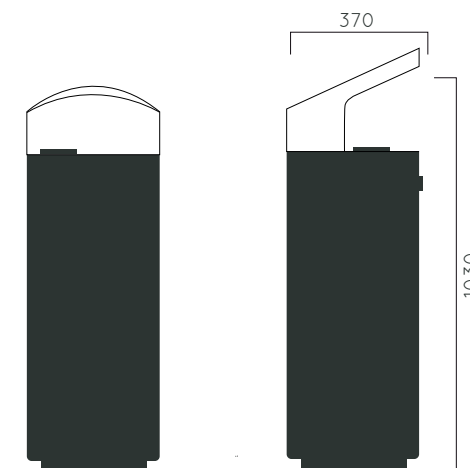

- ▷ Transparency
- ▷ Protection

- ▷ Strength
- ▷ Long serving
- ▷ Resistant to severe weather conditions

Packing size: 910 x 360 x 1020 mm

Colours | textures:

DIMENSIONS: L570xW400xH1070 mm 70 litres

OCCHIO

Material: Hot-dip galvanized & powder-coated metal

- ▷ Resistance
- ▷ Stabilized dimensions

- ▷ Transparency
- ▷ Protection

- ▷ Strength
- ▷ Long serving
- ▷ Resistant to severe weather conditions

Packing size: 580 x 401 x 1080 mm

Colours | textures:

DIMENSIONS: D370xH1030 mm 38 liter

BRAVO CAP

Material:	Hot-dip galvanized & powder-coated metal
	<ul style="list-style-type: none"> ▷ Resistance ▷ Stabilized dimensions
	<ul style="list-style-type: none"> ▷ Transparency ▷ Protection
	<ul style="list-style-type: none"> ▷ Strength ▷ Long serving ▷ Resistant to severe weather conditions
Packing size:	380 x 1040 mm
Colours textures:	<p>Metal</p> <div style="display: flex; justify-content: space-around; align-items: center;"> <div style="text-align: center;">  <p>#01</p> </div> <div style="text-align: center;">  <p>#02</p> </div> <div style="text-align: center;">  <p>#03</p> </div> <div style="text-align: center;">  <p>#04</p> </div> </div>

DIMENSIONS: D370xH1030 mm 38 liter

BRAVO HELMET

Material:	Hot-dip galvanized & powder-coated metal
	<ul style="list-style-type: none"> ▷ Resistance ▷ Stabilized dimensions
	<ul style="list-style-type: none"> ▷ Transparency ▷ Protection
	<ul style="list-style-type: none"> ▷ Strength ▷ Long serving ▷ Resistant to severe weather conditions
Packing size:	380 x 10401 mm
Colours textures:	<p>Metal</p> <div style="display: flex; justify-content: space-around; align-items: center;"> <div style="text-align: center;">  <p>#01</p> </div> <div style="text-align: center;">  <p>#02</p> </div> <div style="text-align: center;">  <p>#03</p> </div> <div style="text-align: center;">  <p>#04</p> </div> </div>