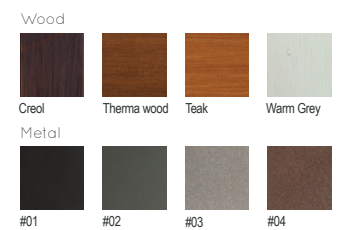

MILLENNIUM

Material: Impregnated wood coated with Water-based paint certified by the (En 71- 3 safety for toys).

Fixing: Hot-dip galvanized & powder-coated metal

- ▷ Resistance
- ▷ Stabilized dimensions

Translucent wood finish

- ▷ Transparency
- ▷ Protection

Autoclave treated wood

- ▷ Strength
- ▷ Long serving
- ▷ Resistant to severe weather conditions

Packing size: 510 x 836 mm

Colours | textures: