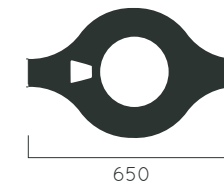

DIMENSIONS: D480xH920 mm 100 litres
D480xH740 mm 75 litres

BRAVO LINE

Material:	Hot-dip galvanized & powder-coated metal
	<ul style="list-style-type: none"> ▷ Resistance ▷ Stabilized dimensions
	<ul style="list-style-type: none"> ▷ Transparency ▷ Protection
	<ul style="list-style-type: none"> ▷ Strength ▷ Long serving ▷ Resistant to severe weather conditions
Packing size:	490 x 930 x 490 x 750 mm
Colours textures:	<p>Metal</p> <div style="display: flex; justify-content: space-around; align-items: center;"> <div style="text-align: center;">  #01 </div> <div style="text-align: center;">  #02 </div> <div style="text-align: center;">  #03 </div> <div style="text-align: center;">  #04 </div> </div>

DIMENSIONS: D425xH990 mm 60 litres
D365xH790 mm 30 litres

CONTI

Material:	Hot-dip galvanized & powder-coated metal
	<ul style="list-style-type: none"> ▷ Resistance ▷ Stabilized dimensions
	<ul style="list-style-type: none"> ▷ Transparency ▷ Protection
	<ul style="list-style-type: none"> ▷ Strength ▷ Long serving ▷ Resistant to severe weather conditions
Packing size:	435 x 100 x 375 x 800 mm
Colours textures:	<p>Metal</p> <div style="display: flex; justify-content: space-around; align-items: center;"> <div style="text-align: center;">  <p>#01</p> </div> <div style="text-align: center;">  <p>#02</p> </div> <div style="text-align: center;">  <p>#03</p> </div> <div style="text-align: center;">  <p>#04</p> </div> </div>

DIMENSIONS: L650xW435xH820mm 40 litres

DROP

Material: Hot-dip galvanized & powder-coated metal

- ▷ Resistance
- ▷ Stabilized dimensions

- ▷ Transparency
- ▷ Protection

- ▷ Strength
- ▷ Long serving
- ▷ Resistant to severe weather conditions