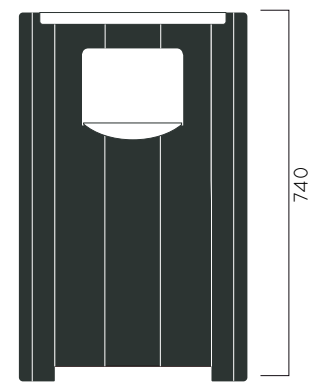

VERSATILE IMAGINATIONS
Since 2004

www.idea.az

DIMENSIONS: L440xW400xH740 mm

ADAMAO BIN

Material: Impregnated wood coated with Water-based paint certified by the (En 71- 3 safety for toys).

Fixing: Hot-dip galvanized & powder-coated metal

- ▷ Resistance
- ▷ Stabilized dimensions

Translucent wood finish

- ▷ Transparency
- ▷ Protection

Autoclave treated wood

- ▷ Strength
- ▷ Long serving
- ▷ Resistant to severe weather conditions

Packing size: 450 x 410 x 750 mm

Colours | textures:

Wood

Creol	Therna wood	Teak	Warm Grey

Metal

#01	#02	#03	#04

DIMENSIONS: D600xH970 mm 90 litres

AMOR BIN WITHOUT ASHTRAY

Material:	Hot-dip galvanized & powder-coated metal
	<ul style="list-style-type: none"> ▷ Resistance ▷ Stabilized dimensions
	<ul style="list-style-type: none"> ▷ Transparency ▷ Protection
	<ul style="list-style-type: none"> ▷ Strength ▷ Long serving ▷ Resistant to severe weather conditions
Packing size:	610 x 980 mm

- ▷ Resistance
- ▷ Stabilized dimensions

- ▷ Transparency
- ▷ Protection

- ▷ Strength
- ▷ Long serving
- ▷ Resistant to severe weather conditions

Packing size: 610 x 980 mm

Colours | textures:

DIMENSIONS: D600xH970 mm 90 litres
D460xH780 mm 43 litres