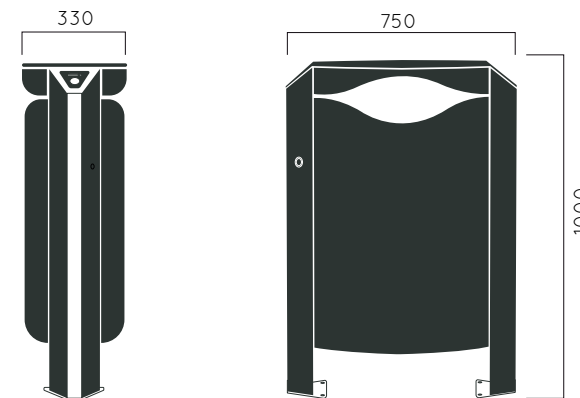

- ▷ Resistance
- ▷ Stabilized dimensions

- ▷ Transparency
- ▷ Protection

- ▷ Strength
- ▷ Long serving
- ▷ Resistant to severe weather conditions

Packing size: 610 x 980 mm

Colours | textures:

DIMENSIONS: D600xH970 mm 90 litres
D460xH780 mm 43 litres

Colours | textures:

Metal

			
#01	#02	#03	#04

DIMENSIONS: D600xH970 mm 90 litres

AMOR WAVE WITH ASHTRAY

Material:	Hot-dip galvanized & powder-coated metal
	<ul style="list-style-type: none"> ▷ Resistance ▷ Stabilized dimensions
	<ul style="list-style-type: none"> ▷ Transparency ▷ Protection
	<ul style="list-style-type: none"> ▷ Strength ▷ Long serving ▷ Resistant to severe weather conditions
Packing size:	610 x 980 mm

Colours | textures:

DIMENSIONS: D460xH780 mm 40 litres

AMOR WAVE WITHOUT ASHTRAY

Material: Hot-dip galvanized & powder-coated metal

- ▷ Resistance
- ▷ Stabilized dimensions

- ▷ Transparency
- ▷ Protection

- ▷ Strength
- ▷ Long serving
- ▷ Resistant to severe weather conditions

Packing size: 470 x 790 mm

Colours | textures:

DIMENSIONS: L750xW330H1000 mm 70 litres

ARMOR

Material: Hot-dip galvanized & powder-coated metal

- ▷ Resistance
- ▷ Stabilized dimensions

- ▷ Transparency
- ▷ Protection