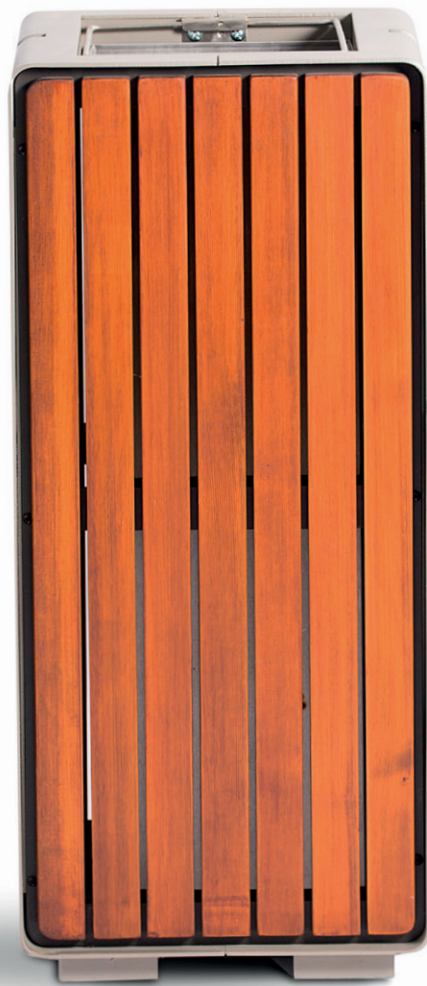

Packing size: 450 x 760 mm

Colours | textures:

DIMENSIONS: L410xW350H850 mm 45 litres

OLYMPIC

Material:	Hot-dip galvanized & powder-coated metal
	<ul style="list-style-type: none"> ▷ Resistance ▷ Stabilized dimensions
	<ul style="list-style-type: none"> ▷ Transparency ▷ Protection
	<ul style="list-style-type: none"> ▷ Strength ▷ Long serving ▷ Resistant to severe weather conditions
Packing size:	420 x 360 x 860 mm
Colours textures:	<p>Metal</p> <div style="display: flex; justify-content: space-around; align-items: center;"> <div style="text-align: center;">  <p>#01</p> </div> <div style="text-align: center;">  <p>#02</p> </div> <div style="text-align: center;">  <p>#03</p> </div> <div style="text-align: center;">  <p>#04</p> </div> </div>