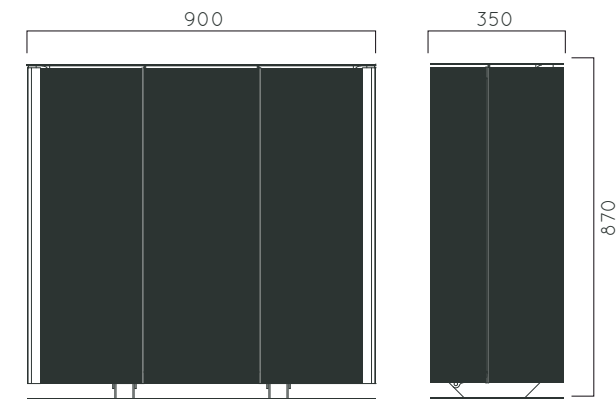

Packing size: 910 x 360 x 880 mm

Colours | textures:

DIMENSIONS: L900xW350H870 mm 100 litres

ECO GREY WITHOUT ASHTRAY

Material:	Hot-dip galvanized & powder-coated metal
	<ul style="list-style-type: none"> ▷ Resistance ▷ Stabilized dimensions
	<ul style="list-style-type: none"> ▷ Transparency ▷ Protection
	<ul style="list-style-type: none"> ▷ Strength ▷ Long serving ▷ Resistant to severe weather conditions
Packing size:	910 x 360 x 880 mm

Colours | textures:

Metal

#01	#02	#03	#04
-----	-----	-----	-----

DIMENSIONS: L900xW350H1010 mm 100 litres

ECO GREY WITH ASHTRAY

Material: Hot-dip galvanized & powder-coated metal

- ▷ Resistance
- ▷ Stabilized dimensions

- ▷ Transparency
- ▷ Protection

- ▷ Strength
- ▷ Long serving
- ▷ Resistant to severe weather conditions

Packing size: 910 x 360 x 1020 mm

Colours | textures:

DIMENSIONS: L570xW400xH1070 mm 70 litres

OCCHIO