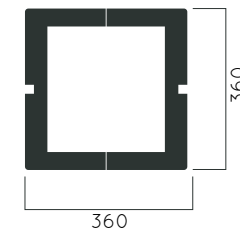

DIMENSIONS: L370xW360xH840 mm 35 litres