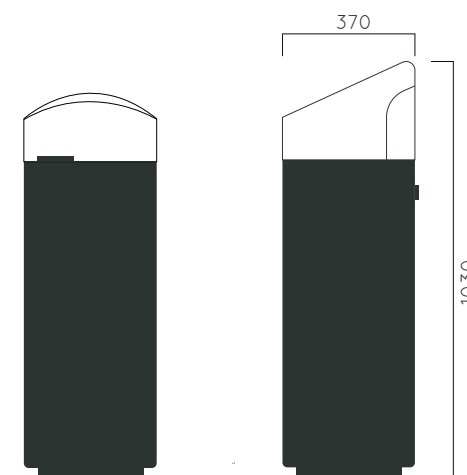

Material: Hot-dip galvanized & powder-coated metal

- ▷ Resistance
- ▷ Stabilized dimensions

- ▷ Transparency
- ▷ Protection

- ▷ Strength
- ▷ Long serving
- ▷ Resistant to severe weather conditions

Packing size: 580 x 401 x 1080 mm

Colours | textures:

DIMENSIONS: D370xH1030 mm 38 liter

BRAVO CAP

Material:	Hot-dip galvanized & powder-coated metal
	<ul style="list-style-type: none"> ▷ Resistance ▷ Stabilized dimensions
	<ul style="list-style-type: none"> ▷ Transparency ▷ Protection
	<ul style="list-style-type: none"> ▷ Strength ▷ Long serving ▷ Resistant to severe weather conditions
Packing size:	380 x 1040 mm
Colours textures:	<p>Metal</p> <div style="display: flex; justify-content: space-around; align-items: center;"> <div style="text-align: center;">  <p>#01</p> </div> <div style="text-align: center;">  <p>#02</p> </div> <div style="text-align: center;">  <p>#03</p> </div> <div style="text-align: center;">  <p>#04</p> </div> </div>

DIMENSIONS: D370xH1030 mm 38 liter

BRAVO HELMET

Material:	Hot-dip galvanized & powder-coated metal
	<ul style="list-style-type: none"> ▷ Resistance ▷ Stabilized dimensions
	<ul style="list-style-type: none"> ▷ Transparency ▷ Protection
	<ul style="list-style-type: none"> ▷ Strength ▷ Long serving ▷ Resistant to severe weather conditions
Packing size:	380 x 10401 mm
Colours textures:	<p>Metal</p> <div style="display: flex; justify-content: space-around; align-items: center;"> <div style="text-align: center;">  <p>#01</p> </div> <div style="text-align: center;">  <p>#02</p> </div> <div style="text-align: center;">  <p>#03</p> </div> <div style="text-align: center;">  <p>#04</p> </div> </div>

DIMENSIONS: D370xH820 mm 38 liter

BRAVO FLAT

Material: Hot-dip galvanized & powder-coated metal

- ▷ Resistance
- ▷ Stabilized dimensions

- ▷ Transparency
- ▷ Protection

- ▷ Strength
- ▷ Long serving
- ▷ Resistant to severe weather conditions