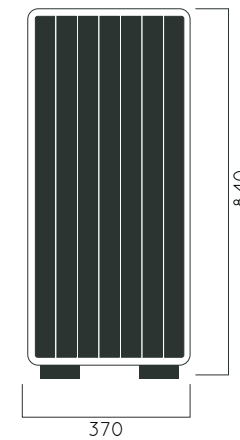

DIMENSIONS: L650xW435xH820mm 40 litres

DROP

Material: Hot-dip galvanized & powder-coated metal

- ▷ Resistance
- ▷ Stabilized dimensions

- ▷ Transparency
- ▷ Protection

- ▷ Strength
- ▷ Long serving
- ▷ Resistant to severe weather conditions

Colours | textures:

DIMENSIONS: D440xH750mm 45 litres

NUBI

Material: Hot-dip galvanized & powder-coated metal

- ▷ Resistance
- ▷ Stabilized dimensions

- ▷ Transparency
- ▷ Protection

- ▷ Strength
- ▷ Long serving
- ▷ Resistant to severe weather conditions

Packing size: 450 x 760 mm

Colours | textures:

DIMENSIONS: L410xW350H850 mm 45 litres

OLYMPIC

Material:	Hot-dip galvanized & powder-coated metal
	<ul style="list-style-type: none"> ▷ Resistance ▷ Stabilized dimensions
	<ul style="list-style-type: none"> ▷ Transparency ▷ Protection
	<ul style="list-style-type: none"> ▷ Strength ▷ Long serving ▷ Resistant to severe weather conditions
Packing size:	420 x 360 x 860 mm
Colours textures:	<p>Metal</p> <div style="display: flex; justify-content: space-around; align-items: center;"> <div style="text-align: center;">  <p>#01</p> </div> <div style="text-align: center;">  <p>#02</p> </div> <div style="text-align: center;">  <p>#03</p> </div> <div style="text-align: center;">  <p>#04</p> </div> </div>

DIMENSIONS: L370xW360xH840 mm 35 litres

URBO WOODEN

Material: Impregnated wood coated with Water-based paint certified by the (En 71- 3 safety for toys).

Fixing: Hot-dip galvanized & powder-coated metal

- ▷ Resistance
- ▷ Stabilized dimensions