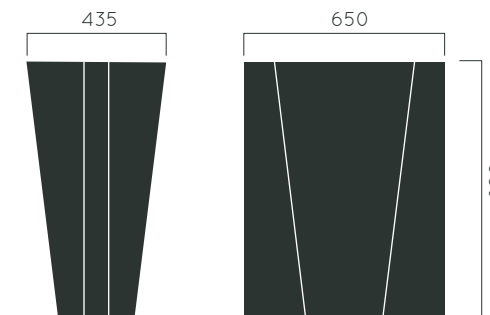

DIMENSIONS: D480xH920 mm 100 litres
D480xH740 mm 75 litres

BRAVO LINE

Material:	Hot-dip galvanized & powder-coated metal
	<ul style="list-style-type: none"> ▷ Resistance ▷ Stabilized dimensions
	<ul style="list-style-type: none"> ▷ Transparency ▷ Protection
	<ul style="list-style-type: none"> ▷ Strength ▷ Long serving ▷ Resistant to severe weather conditions
Packing size:	490 x 930 x 490 x 750 mm
Colours textures:	<p>Metal</p> <div style="display: flex; justify-content: space-around; align-items: center;"> <div style="text-align: center;">  #01 </div> <div style="text-align: center;">  #02 </div> <div style="text-align: center;">  #03 </div> <div style="text-align: center;">  #04 </div> </div>

DIMENSIONS: D425xH990 mm 60 litres
D365xH790 mm 30 litres

CONTI

Material:	Hot-dip galvanized & powder-coated metal
	<ul style="list-style-type: none"> ▷ Resistance ▷ Stabilized dimensions
	<ul style="list-style-type: none"> ▷ Transparency ▷ Protection
	<ul style="list-style-type: none"> ▷ Strength ▷ Long serving ▷ Resistant to severe weather conditions
Packing size:	435 x 100 x 375 x 800 mm
Colours textures:	<p>Metal</p> <div style="display: flex; justify-content: space-around; align-items: center;"> <div style="text-align: center;">  <p>#01</p> </div> <div style="text-align: center;">  <p>#02</p> </div> <div style="text-align: center;">  <p>#03</p> </div> <div style="text-align: center;">  <p>#04</p> </div> </div>

DIMENSIONS: L650xW435xH820mm 40 litres

DROP

Material: Hot-dip galvanized & powder-coated metal

- ▷ Resistance
- ▷ Stabilized dimensions

- ▷ Transparency
- ▷ Protection

- ▷ Strength
- ▷ Long serving
- ▷ Resistant to severe weather conditions