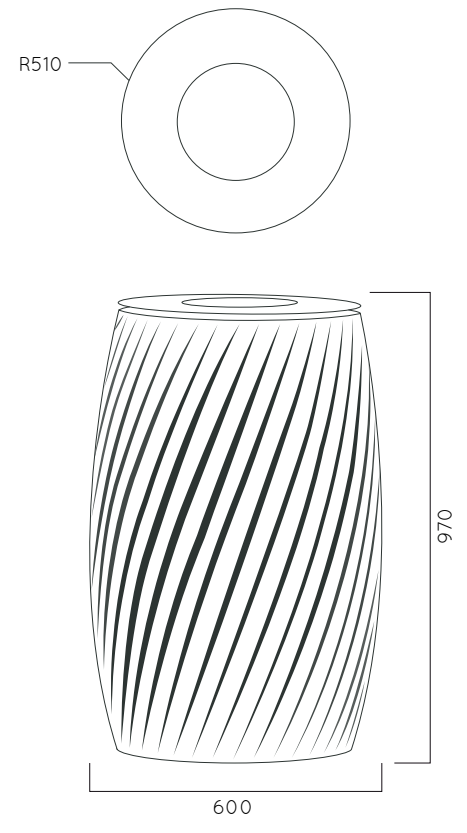

VERSATILE IMAGINATIONS
Since 2004

www.idea.az

DIMENSIONS: L440xW400xH740 mm

ADAMAO BIN

Material: Impregnated wood coated with Water-based paint certified by the (En 71- 3 safety for toys).

Fixing: Hot-dip galvanized & powder-coated metal

Colours | textures:

Wood

Creol	Therna wood	Teak	Warm Grey

Metal

#01	#02	#03	#04

DIMENSIONS: D600xH970 mm 90 litres

AMOR BIN WITHOUT ASHTRAY

Material:	Hot-dip galvanized & powder-coated metal
	<ul style="list-style-type: none"> ▷ Resistance ▷ Stabilized dimensions
	<ul style="list-style-type: none"> ▷ Transparency ▷ Protection
	<ul style="list-style-type: none"> ▷ Strength ▷ Long serving ▷ Resistant to severe weather conditions
Packing size:	610 x 980 mm

Colours | textures:

Metal

			
#01	#02	#03	#04

DIMENSIONS: D460xH780 mm 43 litres

AMOR BIN WITH ASHTRAY

Material: Hot-dip galvanized & powder-coated metal

- ▷ Resistance
- ▷ Stabilized dimensions

- ▷ Transparency
- ▷ Protection

- ▷ Resistance
- ▷ Stabilized dimensions

- ▷ Transparency
- ▷ Protection

- ▷ Strength
- ▷ Long serving
- ▷ Resistant to severe weather conditions

Packing size: 610 x 980 mm

Colours | textures:

DIMENSIONS: D600xH970 mm 90 litres
D460xH780 mm 43 litres