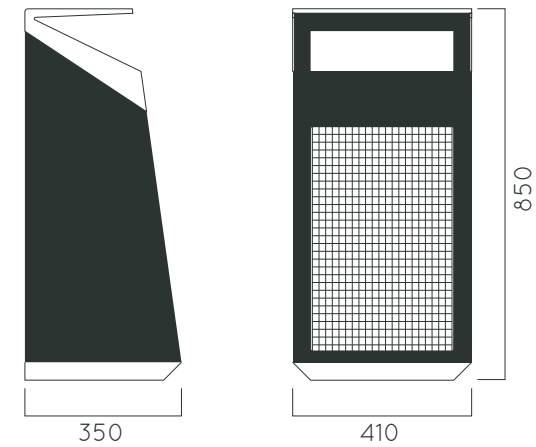

DIMENSIONS: L650xW435xH820mm 40 litres

DROP

Material: Hot-dip galvanized & powder-coated metal

- ▷ Resistance
- ▷ Stabilized dimensions

- ▷ Transparency
- ▷ Protection

- ▷ Strength
- ▷ Long serving
- ▷ Resistant to severe weather conditions

Colours | textures:

DIMENSIONS: D440xH750mm 45 litres

NUBI

Material: Hot-dip galvanized & powder-coated metal

- ▷ Resistance
- ▷ Stabilized dimensions

- ▷ Transparency
- ▷ Protection

- ▷ Strength
- ▷ Long serving
- ▷ Resistant to severe weather conditions

Packing size: 450 x 760 mm

Colours | textures:

DIMENSIONS: L410xW350H850 mm 45 litres

OLYMPIC

Material:	Hot-dip galvanized & powder-coated metal
	<ul style="list-style-type: none"> ▷ Resistance ▷ Stabilized dimensions
	<ul style="list-style-type: none"> ▷ Transparency ▷ Protection
	<ul style="list-style-type: none"> ▷ Strength ▷ Long serving ▷ Resistant to severe weather conditions
Packing size:	420 x 360 x 860 mm
Colours textures:	<p>Metal</p> <div style="display: flex; justify-content: space-around; align-items: center;"> <div style="text-align: center;">  <p>#01</p> </div> <div style="text-align: center;">  <p>#02</p> </div> <div style="text-align: center;">  <p>#03</p> </div> <div style="text-align: center;">  <p>#04</p> </div> </div>

DIMENSIONS: L370xW360xH840 mm 35 litres

URBO WOODEN

Material: Impregnated wood coated with Water-based paint certified by the (En 71- 3 safety for toys).

Fixing: Hot-dip galvanized & powder-coated metal

- ▷ Resistance
- ▷ Stabilized dimensions