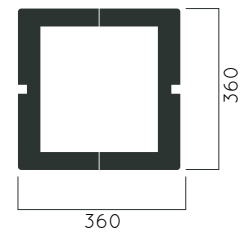

- ▷ Resistance
- ▷ Stabilized dimensions

- ▷ Transparency
- ▷ Protection

- ▷ Strength
- ▷ Long serving
- ▷ Resistant to severe weather conditions

Packing size: 380 x 370 x 850 mm

Colours | textures:

DIMENSIONS: L370xW360xH840 mm 35 litres

Packing size: 380 x 370 x 850 mm

Colours | textures:

DIMENSIONS: L370xW360xH840 mm 35 litres

URBO METAL

Material: Hot-dip galvanized & powder-coated metal

- ▷ Resistance
- ▷ Stabilized dimensions

- ▷ Transparency
- ▷ Protection