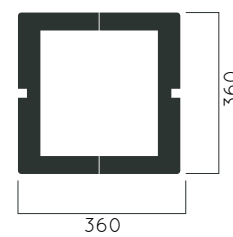

Packing size: 380 x 370 x 850 mm

Colours | textures:

DIMENSIONS: L370xW360xH840 mm 35 litres

URBO METAL

Material: Hot-dip galvanized & powder-coated metal

- ▷ Resistance
- ▷ Stabilized dimensions

- ▷ Transparency
- ▷ Protection

- ▷ Strength
- ▷ Long serving
- ▷ Resistant to severe weather conditions

Packing size: 380 x 370 x 850 mm

Colours | textures:

DIMENSIONS: L370xW360xH840 mm 35 litres

URBO METAL

Material: Hot-dip galvanized & powder-coated metal

- ▷ Resistance
- ▷ Stabilized dimensions

- ▷ Transparency
- ▷ Protection

- ▷ Strength
- ▷ Long serving
- ▷ Resistant to severe weather conditions

Packing size: 380 x 370 x 850 mm

Colours | textures:

DIMENSIONS: D620xH860 mm 35 litres

Colours | textures:

DIMENSIONS: L510xW400xH1030 mm 80 litres

YORK

Material: Hot-dip galvanized & powder-coated metal

- ▷ Resistance
- ▷ Stabilized dimensions

- ▷ Transparency
- ▷ Protection

- ▷ Strength
- ▷ Long serving
- ▷ Resistant to severe weather conditions