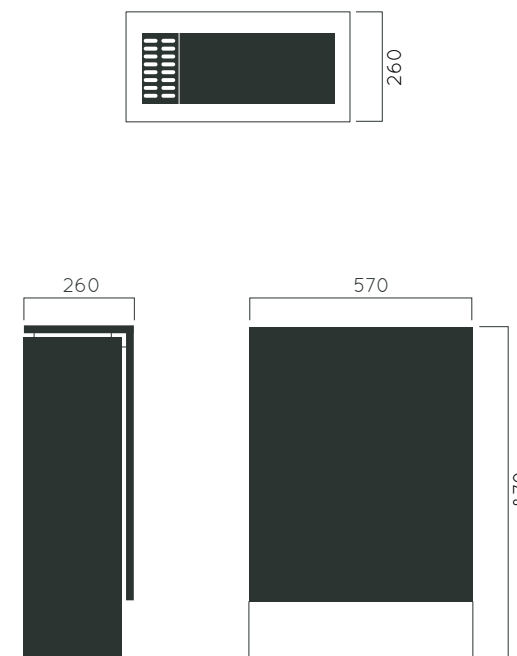

- ▷ Resistance
- ▷ Stabilized dimensions

- ▷ Transparency
- ▷ Protection

- ▷ Strength
- ▷ Long serving
- ▷ Resistant to severe weather conditions

Packing size: 380 x 370 x 850 mm

Colours | textures:

DIMENSIONS: D620xH860 mm 35 litres

Colours | textures:

DIMENSIONS: L510xW400xH1030 mm 80 litres

YORK

Material: Hot-dip galvanized & powder-coated metal

- ▷ Resistance
- ▷ Stabilized dimensions

- ▷ Transparency
- ▷ Protection

- ▷ Strength
- ▷ Long serving
- ▷ Resistant to severe weather conditions

Packing size: 520 x 410 x 1040 mm

Colours | textures:

DIMENSIONS: L570xW260xH870 mm 60 litres

SIDE

Material: Hot-dip galvanized & powder-coated metal

- ▷ Resistance
- ▷ Stabilized dimensions

- ▷ Transparency
- ▷ Protection