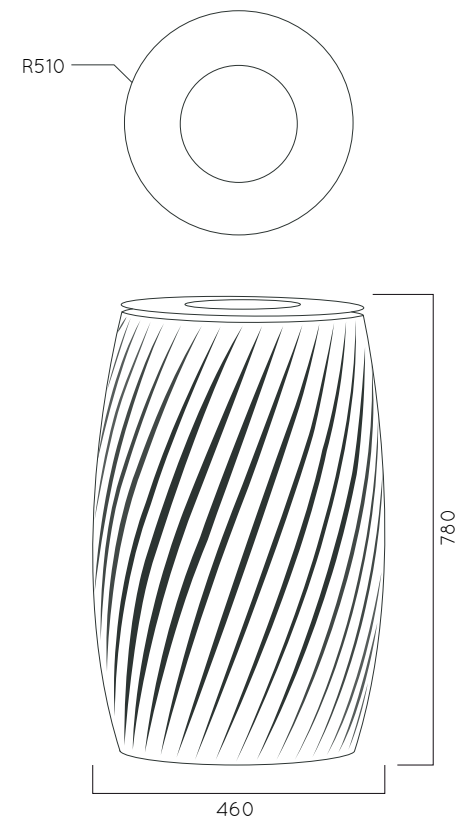

VERSATILE IMAGINATIONS
Since 2004

www.idea.az

DIMENSIONS: L440xW400xH740 mm

ADAMAO BIN

Material: Impregnated wood coated with Water-based paint certified by the (En 71- 3 safety for toys).

Fixing: Hot-dip galvanized & powder-coated metal

Colours | textures:

Wood

Creol	Therna wood	Teak	Warm Grey

Metal

#01	#02	#03	#04

DIMENSIONS: D600xH970 mm 90 litres

AMOR BIN WITHOUT ASHTRAY

Material:	Hot-dip galvanized & powder-coated metal
	<ul style="list-style-type: none"> ▷ Resistance ▷ Stabilized dimensions
	<ul style="list-style-type: none"> ▷ Transparency ▷ Protection
	<ul style="list-style-type: none"> ▷ Strength ▷ Long serving ▷ Resistant to severe weather conditions
Packing size:	610 x 980 mm

Colours | textures:

Metal

			
#01	#02	#03	#04

DIMENSIONS: D460xH780 mm 43 litres

AMOR BIN WITH ASHTRAY

Material: Hot-dip galvanized & powder-coated metal

- ▷ Resistance
- ▷ Stabilized dimensions

- ▷ Transparency
- ▷ Protection

- ▷ Resistance
- ▷ Stabilized dimensions

- ▷ Transparency
- ▷ Protection

- ▷ Strength
- ▷ Long serving
- ▷ Resistant to severe weather conditions

Packing size: 610 x 980 mm

Colours | textures:

DIMENSIONS: D600xH970 mm 90 litres
D460xH780 mm 43 litres