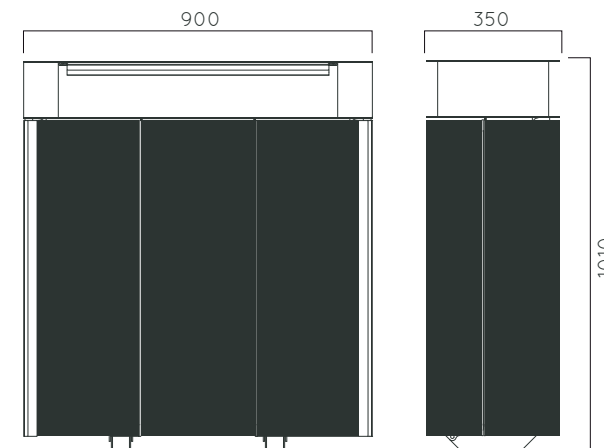

Packing size: 910 x 360 x 880 mm

Colours | textures:

DIMENSIONS: L900xW350H870 mm 100 litres

ECO GREY WITHOUT ASHTRAY

Material:	Hot-dip galvanized & powder-coated metal
	<ul style="list-style-type: none"> ▷ Resistance ▷ Stabilized dimensions
	<ul style="list-style-type: none"> ▷ Transparency ▷ Protection
	<ul style="list-style-type: none"> ▷ Strength ▷ Long serving ▷ Resistant to severe weather conditions
Packing size:	910 x 360 x 880 mm

Colours | textures:

Metal

#01	#02	#03	#04
-----	-----	-----	-----

DIMENSIONS: L900xW350H1010 mm 100 litres

ECO GREY WITH ASHTRAY

Material: Hot-dip galvanized & powder-coated metal

- ▷ Resistance
- ▷ Stabilized dimensions

- ▷ Transparency
- ▷ Protection

- ▷ Strength
- ▷ Long serving
- ▷ Resistant to severe weather conditions

Packing size: 910 x 360 x 1020 mm

Colours | textures:

DIMENSIONS: L570xW400xH1070 mm 70 litres

OCCHIO