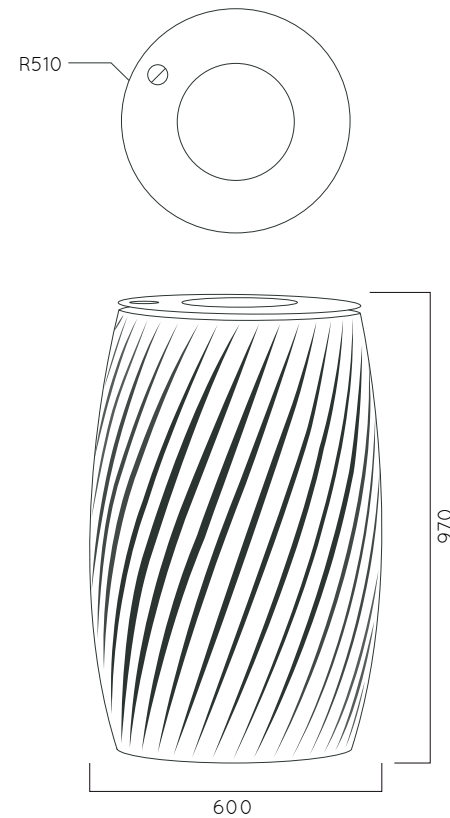

Colours | textures:

Metal

			
#01	#02	#03	#04

DIMENSIONS: D460xH780 mm 43 litres

AMOR BIN WITH ASHTRAY

Material: Hot-dip galvanized & powder-coated metal

- ▷ Resistance
- ▷ Stabilized dimensions

- ▷ Transparency
- ▷ Protection

- ▷ Strength
- ▷ Long serving
- ▷ Resistant to severe weather conditions

Packing size: 470 x 790 mm

Colours | textures:

DIMENSIONS: D600xH970 mm 90 litres

AMOR BIN WITH ASHTRAY

Material: Hot-dip galvanized & powder-coated metal

- ▷ Resistance
- ▷ Stabilized dimensions

- ▷ Transparency
- ▷ Protection

- ▷ Strength
- ▷ Long serving
- ▷ Resistant to severe weather conditions

Packing size: 610 x 980 mm

Colours | textures:

DIMENSIONS: D600xH970 mm 90 litres
D460xH780 mm 43 litres

AMOR BIN WITH & WITHOUT ASHTRAY

Material:	Hot-dip galvanized & powder-coated metal
	<ul style="list-style-type: none"> ▷ Resistance ▷ Stabilized dimensions
	<ul style="list-style-type: none"> ▷ Transparency ▷ Protection
	<ul style="list-style-type: none"> ▷ Strength ▷ Long serving ▷ Resistant to severe weather conditions
Packing size:	610 x 980 x 470 x 790 mm