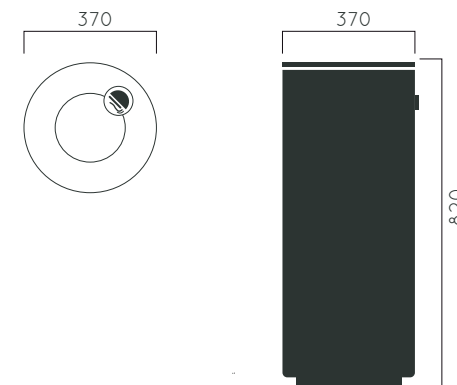

BRAVO SOLID

Material: Hot-dip galvanized & powder-coated metal

- ▷ Resistance
- ▷ Stabilized dimensions

- ▷ Transparency
- ▷ Protection

- ▷ Strength
- ▷ Long serving
- ▷ Resistant to severe weather conditions

Packing size: 380 x 830 mm

Colours | textures: