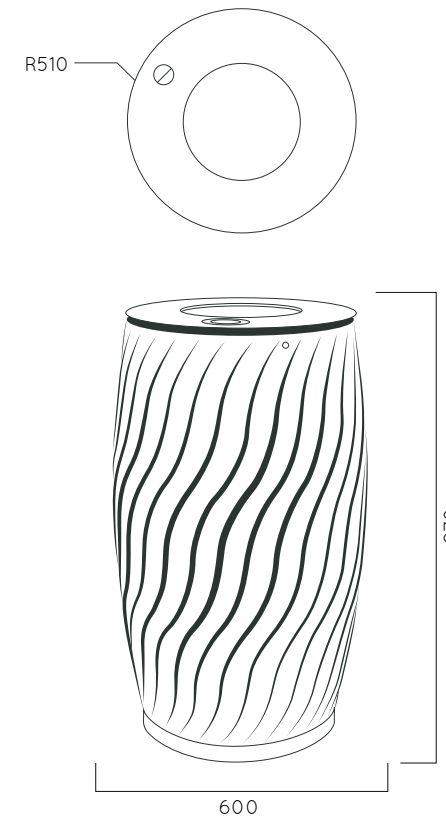

- ▷ Resistance
- ▷ Stabilized dimensions

- ▷ Transparency
- ▷ Protection

- ▷ Strength
- ▷ Long serving
- ▷ Resistant to severe weather conditions

Packing size: 610 x 980 mm

Colours | textures:

DIMENSIONS: D600xH970 mm 90 litres
D460xH780 mm 43 litres

AMOR BIN WITH & WITHOUT ASHTRAY

Material:	Hot-dip galvanized & powder-coated metal
	<ul style="list-style-type: none"> ▷ Resistance ▷ Stabilized dimensions
	<ul style="list-style-type: none"> ▷ Transparency ▷ Protection
	<ul style="list-style-type: none"> ▷ Strength ▷ Long serving ▷ Resistant to severe weather conditions
Packing size:	610 x 980 x 470 x 790 mm

Colours | textures:

Metal

			
#01	#02	#03	#04

DIMENSIONS: D600xH970 mm 90 litres

AMOR WAVE WITH ASHTRAY

Material:	Hot-dip galvanized & powder-coated metal
	<ul style="list-style-type: none"> ▷ Resistance ▷ Stabilized dimensions
	<ul style="list-style-type: none"> ▷ Transparency ▷ Protection
	<ul style="list-style-type: none"> ▷ Strength ▷ Long serving ▷ Resistant to severe weather conditions
Packing size:	610 x 980 mm

Colours | textures:

DIMENSIONS: D460xH780 mm 40 litres

AMOR WAVE WITHOUT ASHTRAY

Material: Hot-dip galvanized & powder-coated metal

- ▷ Resistance
- ▷ Stabilized dimensions

- ▷ Transparency
- ▷ Protection

- ▷ Strength
- ▷ Long serving
- ▷ Resistant to severe weather conditions