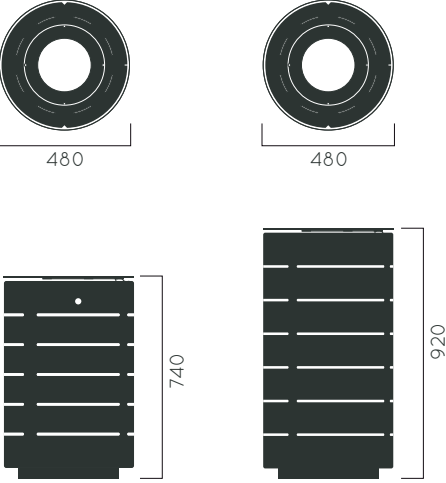

Packing size: 380 x 830 mm

Colours | textures:

DIMENSIONS: D370xH820 mm 38 liter

BRAVO SOLID

Material: Hot-dip galvanized & powder-coated metal

- ▷ Resistance
- ▷ Stabilized dimensions

- ▷ Transparency
- ▷ Protection

- ▷ Strength
- ▷ Long serving
- ▷ Resistant to severe weather conditions

Packing size: 380 x 830 mm

Colours | textures:

DIMENSIONS: D370xH720 mm 35 liter

BRAVO STAINLESS STEEL

Material:	Hot-dip galvanized & powder-coated metal
	<ul style="list-style-type: none"> ▷ Resistance ▷ Stabilized dimensions
	<ul style="list-style-type: none"> ▷ Transparency ▷ Protection
	<ul style="list-style-type: none"> ▷ Strength ▷ Long serving ▷ Resistant to severe weather conditions
Packing size:	380 x 730 mm
Colours textures:	<p>Metal</p> <div style="display: flex; justify-content: space-around; align-items: center;"> <div style="text-align: center;">  <p>#01</p> </div> <div style="text-align: center;">  <p>#02</p> </div> <div style="text-align: center;">  <p>#03</p> </div> <div style="text-align: center;">  <p>#04</p> </div> </div>

DIMENSIONS: D480xH920 mm 100 litres
D480xH740 mm 75 litres

BRAVO LINE

Material:	Hot-dip galvanized & powder-coated metal
	<ul style="list-style-type: none"> ▷ Resistance ▷ Stabilized dimensions
	<ul style="list-style-type: none"> ▷ Transparency ▷ Protection
	<ul style="list-style-type: none"> ▷ Strength ▷ Long serving ▷ Resistant to severe weather conditions
Packing size:	490 x 930 x 490 x 750 mm
Colours textures:	<p>Metal</p> <div style="display: flex; justify-content: space-around; align-items: center;"> <div style="text-align: center;">  #01 </div> <div style="text-align: center;">  #02 </div> <div style="text-align: center;">  #03 </div> <div style="text-align: center;">  #04 </div> </div>

DIMENSIONS: L650xW435xH820mm 40 litres

DROP

Material: Hot-dip galvanized & powder-coated metal

- ▷ Resistance
- ▷ Stabilized dimensions

- ▷ Transparency
- ▷ Protection

- ▷ Strength
- ▷ Long serving
- ▷ Resistant to severe weather conditions