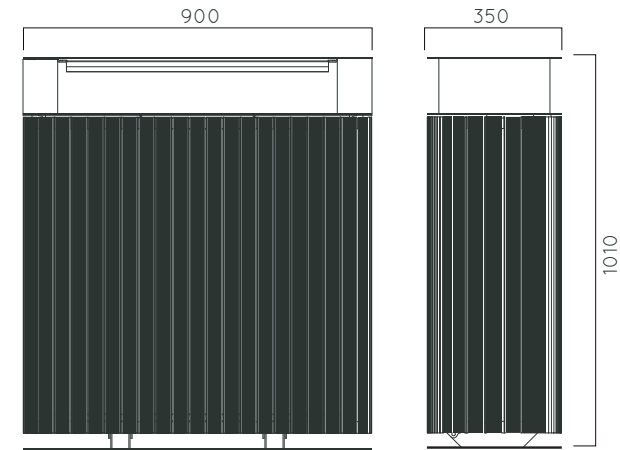

Packing size: 910 x 360 x 1020 mm

Colours | textures:

DIMENSIONS: L900xW350H1010 mm 100 litres

ECO WOOD WITHOUT ASHTRAY

Material:	Impregnated wood coated with Water-based paint certified by the (En 71- 3 safety for toys).
Fixing:	Hot-dip galvanized & powder-coated metal
	<ul style="list-style-type: none"> ▷ Resistance ▷ Stabilized dimensions
	<p>Translucent wood finish</p> <ul style="list-style-type: none"> ▷ Transparency ▷ Protection
	<p>Autoclave treated wood</p> <ul style="list-style-type: none"> ▷ Strength ▷ Long serving ▷ Resistant to severe weather conditions
Packing size:	910 x 360 x 1020 mm