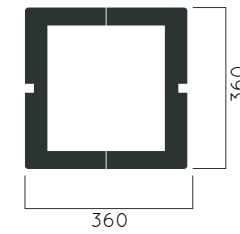

DIMENSIONS: L650xW435xH820mm 40 litres

DROP

Material: Hot-dip galvanized & powder-coated metal

- ▷ Resistance
- ▷ Stabilized dimensions

- ▷ Transparency
- ▷ Protection

- ▷ Strength
- ▷ Long serving
- ▷ Resistant to severe weather conditions

Colours | textures:

DIMENSIONS: D440xH750mm 45 litres

NUBI

Material: Hot-dip galvanized & powder-coated metal

- ▷ Resistance
- ▷ Stabilized dimensions

- ▷ Transparency
- ▷ Protection

- ▷ Strength
- ▷ Long serving
- ▷ Resistant to severe weather conditions

Packing size: 450 x 760 mm

Colours | textures:

DIMENSIONS: L410xW350H850 mm 45 litres

OLYMPIC

Material:	Hot-dip galvanized & powder-coated metal
	<ul style="list-style-type: none"> ▷ Resistance ▷ Stabilized dimensions
	<ul style="list-style-type: none"> ▷ Transparency ▷ Protection
	<ul style="list-style-type: none"> ▷ Strength ▷ Long serving ▷ Resistant to severe weather conditions
Packing size:	420 x 360 x 860 mm
Colours textures:	<p>Metal</p> <div style="display: flex; justify-content: space-around; align-items: center;"> <div style="text-align: center;">  <p>#01</p> </div> <div style="text-align: center;">  <p>#02</p> </div> <div style="text-align: center;">  <p>#03</p> </div> <div style="text-align: center;">  <p>#04</p> </div> </div>

Translucent wood finish

- ▷ Transparency
- ▷ Protection

Autoclave treated wood

- ▷ Strength
- ▷ Long serving
- ▷ Resistant to severe weather conditions

Packing size: 380 x 370 x 850 mm

Colours | textures:

DIMENSIONS: L370xW360xH840 mm 35 litres