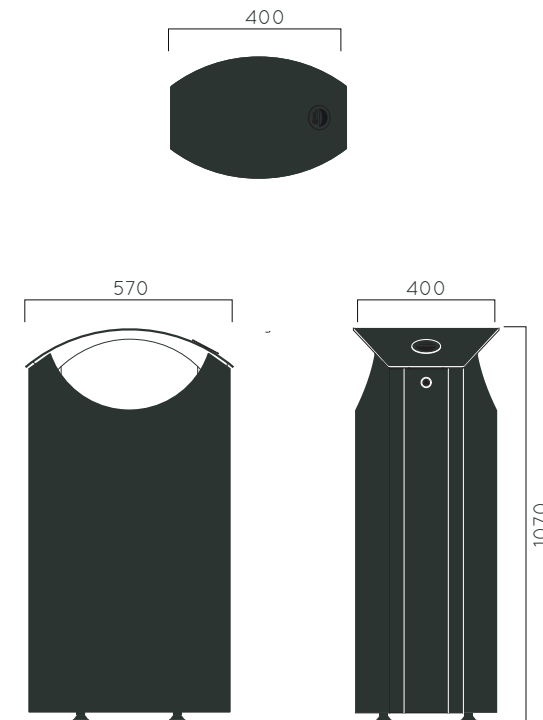

Packing size: 910 x 360 x 880 mm

Colours | textures:

DIMENSIONS: L900xW350H870 mm 100 litres

ECO GREY WITHOUT ASHTRAY

Material:	Hot-dip galvanized & powder-coated metal
	<ul style="list-style-type: none"> ▷ Resistance ▷ Stabilized dimensions
	<ul style="list-style-type: none"> ▷ Transparency ▷ Protection
	<ul style="list-style-type: none"> ▷ Strength ▷ Long serving ▷ Resistant to severe weather conditions
Packing size:	910 x 360 x 880 mm

Colours | textures:

Metal

#01	#02	#03	#04
-----	-----	-----	-----

DIMENSIONS: L900xW350H1010 mm 100 litres

ECO GREY WITH ASHTRAY

Material: Hot-dip galvanized & powder-coated metal

- ▷ Resistance
- ▷ Stabilized dimensions

- ▷ Transparency
- ▷ Protection

- ▷ Strength
- ▷ Long serving
- ▷ Resistant to severe weather conditions

Packing size: 910 x 360 x 1020 mm

Colours | textures:

DIMENSIONS: L570xW400xH1070 mm 70 litres

OCCHIO

Material: Hot-dip galvanized & powder-coated metal

- ▷ Resistance
- ▷ Stabilized dimensions

- ▷ Transparency
- ▷ Protection

- ▷ Strength
- ▷ Long serving
- ▷ Resistant to severe weather conditions

Packing size: 580 x 401 x 1080 mm