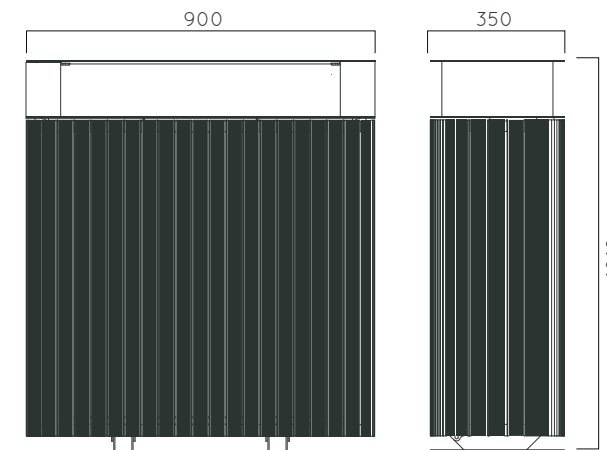

Packing size: 470 x 790 mm

Colours | textures:

DIMENSIONS: L750xW330H1000 mm 70 litres

ARMOR

Material: Hot-dip galvanized & powder-coated metal

- ▷ Resistance
- ▷ Stabilized dimensions

- ▷ Transparency
- ▷ Protection

- ▷ Strength
- ▷ Long serving
- ▷ Resistant to severe weather conditions

Packing size: 760 x 340 x 1010 mm

Colours | textures:

DIMENSIONS: L900xW350H1010 mm 100 litres

ECO WOOD WITH ASHTRAY

Material: Impregnated wood coated with Water-based paint certified by the (En 71- 3 safety for toys).