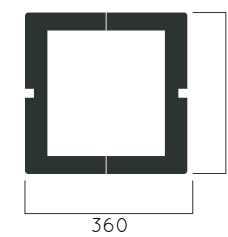

Packing size: 450 x 760 mm

Colours | textures:

DIMENSIONS: L410xW350H850 mm 45 litres

OLYMPIC

Material:	Hot-dip galvanized & powder-coated metal
	<ul style="list-style-type: none"> ▷ Resistance ▷ Stabilized dimensions
	<ul style="list-style-type: none"> ▷ Transparency ▷ Protection
	<ul style="list-style-type: none"> ▷ Strength ▷ Long serving ▷ Resistant to severe weather conditions
Packing size:	420 x 360 x 860 mm
Colours textures:	<p>Metal</p> <div style="display: flex; justify-content: space-around; align-items: center;"> <div style="text-align: center;">  <p>#01</p> </div> <div style="text-align: center;">  <p>#02</p> </div> <div style="text-align: center;">  <p>#03</p> </div> <div style="text-align: center;">  <p>#04</p> </div> </div>

Packing size: 380 x 370 x 850 mm

Colours | textures:

DIMENSIONS: L370xW360xH840 mm 35 litres

URBO METAL

Material: Hot-dip galvanized & powder-coated metal

- ▷ Resistance
- ▷ Stabilized dimensions

- ▷ Transparency
- ▷ Protection

- ▷ Strength
- ▷ Long serving
- ▷ Resistant to severe weather conditions

Packing size: 380 x 370 x 850 mm

Colours | textures:

DIMENSIONS: L370xW360xH840 mm 35 litres

URBO METAL

Material: Hot-dip galvanized & powder-coated metal

- ▷ Resistance
- ▷ Stabilized dimensions

- ▷ Transparency
- ▷ Protection

- ▷ Strength
- ▷ Long serving
- ▷ Resistant to severe weather conditions

Packing size: 380 x 370 x 850 mm

Colours | textures:

DIMENSIONS: L370xW360xH840 mm 35 litres