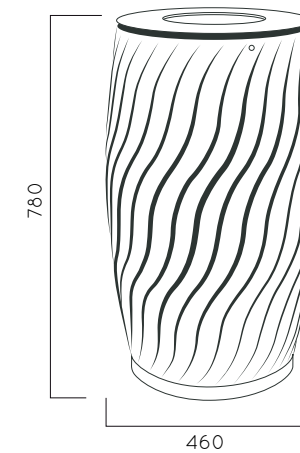

- ▷ Resistance
- ▷ Stabilized dimensions

- ▷ Transparency
- ▷ Protection

- ▷ Strength
- ▷ Long serving
- ▷ Resistant to severe weather conditions

Packing size: 610 x 980 mm

Colours | textures:

DIMENSIONS: D600xH970 mm 90 litres
D460xH780 mm 43 litres

Colours | textures:

Metal

			
#01	#02	#03	#04

DIMENSIONS: D600xH970 mm 90 litres

AMOR WAVE WITH ASHTRAY

Material:	Hot-dip galvanized & powder-coated metal
	<ul style="list-style-type: none"> ▷ Resistance ▷ Stabilized dimensions
	<ul style="list-style-type: none"> ▷ Transparency ▷ Protection
	<ul style="list-style-type: none"> ▷ Strength ▷ Long serving ▷ Resistant to severe weather conditions
Packing size:	610 x 980 mm

Colours | textures:

DIMENSIONS: D460xH780 mm 40 litres

AMOR WAVE WITHOUT ASHTRAY

Material: Hot-dip galvanized & powder-coated metal

- ▷ Resistance
- ▷ Stabilized dimensions

- ▷ Transparency
- ▷ Protection

- ▷ Strength
- ▷ Long serving
- ▷ Resistant to severe weather conditions

Packing size: 470 x 790 mm

Colours | textures:

DIMENSIONS: L750xW330H1000 mm 70 litres

ARMOR

Material: Hot-dip galvanized & powder-coated metal

- ▷ Resistance
- ▷ Stabilized dimensions

- ▷ Transparency
- ▷ Protection