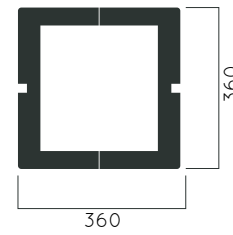

Packing size: 450 x 760 mm

Colours | textures:

DIMENSIONS: L410xW350H850 mm 45 litres

OLYMPIC

Material:	Hot-dip galvanized & powder-coated metal
	<ul style="list-style-type: none"> ▷ Resistance ▷ Stabilized dimensions
	<ul style="list-style-type: none"> ▷ Transparency ▷ Protection
	<ul style="list-style-type: none"> ▷ Strength ▷ Long serving ▷ Resistant to severe weather conditions
Packing size:	420 x 360 x 860 mm
Colours textures:	<p>Metal</p> <div style="display: flex; justify-content: space-around; align-items: center;"> <div style="text-align: center;">  <p>#01</p> </div> <div style="text-align: center;">  <p>#02</p> </div> <div style="text-align: center;">  <p>#03</p> </div> <div style="text-align: center;">  <p>#04</p> </div> </div>

Translucent wood finish

- ▷ Transparency
- ▷ Protection

Autoclave treated wood

- ▷ Strength
- ▷ Long serving
- ▷ Resistant to severe weather conditions

Packing size: 380 x 370 x 850 mm

Colours | textures:

DIMENSIONS: L370xW360xH840 mm 35 litres

Packing size: 380 x 370 x 850 mm

Colours | textures:

DIMENSIONS: L370xW360xH840 mm 35 litres

URBO METAL

Material: Hot-dip galvanized & powder-coated metal

- ▷ Resistance
- ▷ Stabilized dimensions

- ▷ Transparency
- ▷ Protection

- ▷ Resistance
- ▷ Stabilized dimensions

- ▷ Transparency
- ▷ Protection

- ▷ Strength
- ▷ Long serving
- ▷ Resistant to severe weather conditions

Packing size: 380 x 370 x 850 mm

Colours | textures:

DIMENSIONS: L370xW360xH840 mm 35 litres