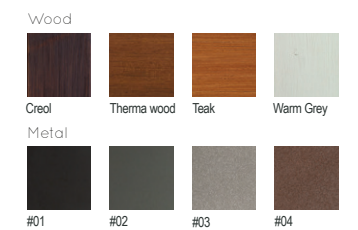

Translucent wood finish

- ▷ Transparency
- ▷ Protection

Autoclave treated wood

- ▷ Strength
- ▷ Long serving
- ▷ Resistant to severe weather conditions

Packing size: 380 x 370 x 850 mm

Colours | textures:

DIMENSIONS: L370xW360xH840 mm 35 litres