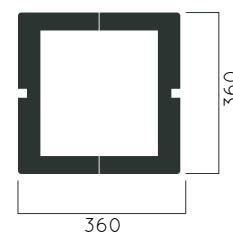

- ▷ Resistance
- ▷ Stabilized dimensions

- ▷ Transparency
- ▷ Protection

- ▷ Strength
- ▷ Long serving
- ▷ Resistant to severe weather conditions

Packing size: 380 x 370 x 850 mm

Colours | textures:

DIMENSIONS: L370xW360xH840 mm 35 litres

Packing size: 380 x 370 x 850 mm

Colours | textures:

DIMENSIONS: L370xW360xH840 mm 35 litres

URBO METAL

Material: Hot-dip galvanized & powder-coated metal

- ▷ Resistance
- ▷ Stabilized dimensions

- ▷ Transparency
- ▷ Protection

- ▷ Strength
- ▷ Long serving
- ▷ Resistant to severe weather conditions

Packing size: 380 x 370 x 850 mm

Colours | textures:

Metal

#01

#02

#03

#04

DIMENSIONS: L370xW360xH840 mm 35 litres

URBO METAL

Material: Hot-dip galvanized & powder-coated metal

- ▷ Resistance
- ▷ Stabilized dimensions

- ▷ Transparency
- ▷ Protection

- ▷ Strength
- ▷ Long serving
- ▷ Resistant to severe weather conditions