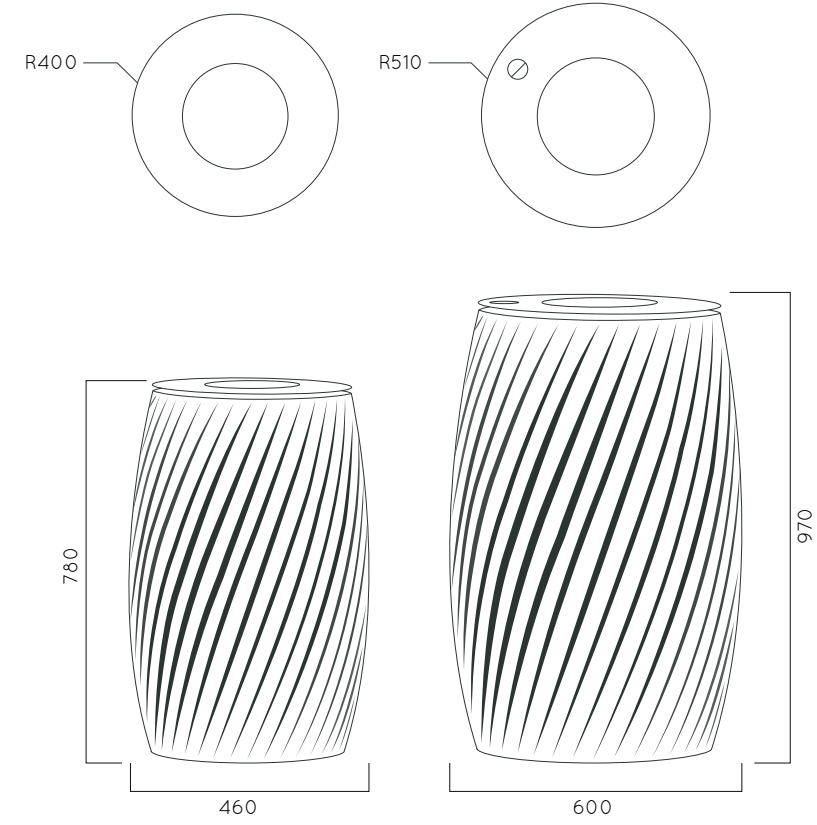

- ▷ Strength
- ▷ Long serving
- ▷ Resistant to severe weather conditions

Packing size: 470 x 790 mm

Colours | textures:

DIMENSIONS: D600xH970 mm 90 litres

AMOR BIN WITH ASHTRAY

Material: Hot-dip galvanized & powder-coated metal

- ▷ Resistance
- ▷ Stabilized dimensions

- ▷ Transparency
- ▷ Protection

- ▷ Strength
- ▷ Long serving
- ▷ Resistant to severe weather conditions

Packing size: 610 x 980 mm

Colours | textures:

DIMENSIONS: D600xH970 mm 90 litres
D460xH780 mm 43 litres

AMOR BIN WITH & WITHOUT ASHTRAY

Material:	Hot-dip galvanized & powder-coated metal
	<ul style="list-style-type: none"> ▷ Resistance ▷ Stabilized dimensions
	<ul style="list-style-type: none"> ▷ Transparency ▷ Protection
	<ul style="list-style-type: none"> ▷ Strength ▷ Long serving ▷ Resistant to severe weather conditions
Packing size:	610 x 980 x 470 x 790 mm

Colours | textures:

Metal

			
#01	#02	#03	#04

DIMENSIONS: D600xH970 mm 90 litres

AMOR WAVE WITH ASHTRAY

Material:	Hot-dip galvanized & powder-coated metal
	<ul style="list-style-type: none"> ▷ Resistance ▷ Stabilized dimensions
	<ul style="list-style-type: none"> ▷ Transparency ▷ Protection
	<ul style="list-style-type: none"> ▷ Strength ▷ Long serving ▷ Resistant to severe weather conditions
Packing size:	610 x 980 mm