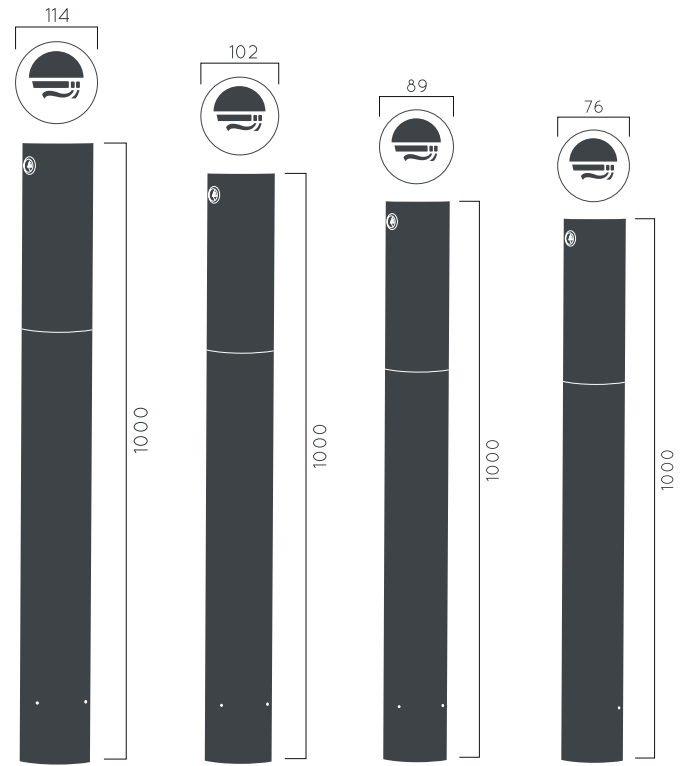

DIMENSIONS: D114 x H1000mm
 D102 x H1000mm
 D89 x H1000mm
 D76 x H1000mm

Stainless Steel Cigarette Bin

| | |
|---------------|--|
| Material: | Hot-dip galvanized & powder-coated metal |
| Fixing: | Stainless Steel |
| | <ul style="list-style-type: none"> ▷ Resistance ▷ Stabilized dimensions |
| | <ul style="list-style-type: none"> ▷ Transparency ▷ Protection |
| | <ul style="list-style-type: none"> ▽ Strength ▽ Long serving ▽ Resistant to severe weather conditions |
| Packing size: | 103x1010mm |

Colours | textures:

Metal

| | | | |
|-----|-----|-----|-----|
| | | | |
| #01 | #02 | #03 | #04 |