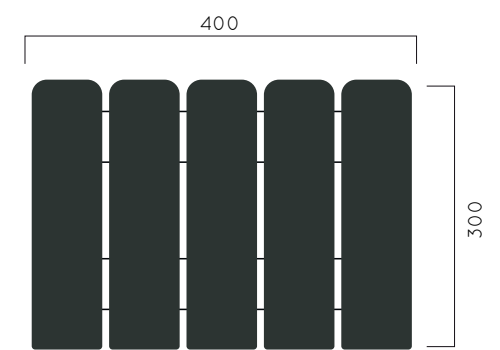

DIMENSIONS: W400xH300mm

ON CONCRETE

Material:	Impregnated wood coated with Water-based paint certified by the (En 71- 3 safety for toys).
Fixing:	Hot-dip galvanized & powder-coated metal
	<ul style="list-style-type: none"> ▷ Resistance ▷ Stabilized dimensions
	Translucent wood finish <ul style="list-style-type: none"> ▷ Transparency ▷ Protection
	Autoclave treated wood <ul style="list-style-type: none"> ▷ Strength ▷ Long serving ▷ Resistant to severe weather conditions
Packing size:	410 310 mm

Colours | textures:

Wood			
Creol	Therna wood	Teak	Warm Grey
Metal			
#01	#02	#03	#04