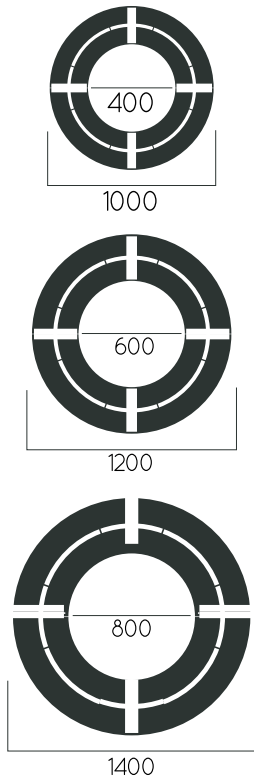

DIMENSIONS: 1000x400x1200x600x1400x800mm

PERLA

Material:	Hot-dip galvanized & powder-coated metal
	<ul style="list-style-type: none"> ▷ Resistance ▷ Stabilized dimensions
	<ul style="list-style-type: none"> ▷ Transparency ▷ Protection
	<ul style="list-style-type: none"> ▷ Strength ▷ Long serving ▷ Resistant to severe weather conditions
Packing size:	1010x1010x1210x1210x1410x1410 mm
Colours textures:	<p>Metal</p> <div style="display: flex; justify-content: space-around; align-items: center;"> <div style="text-align: center;">  <p>#1</p> </div> <div style="text-align: center;">  <p>#2</p> </div> <div style="text-align: center;">  <p>#3</p> </div> <div style="text-align: center;">  <p>#4</p> </div> </div>