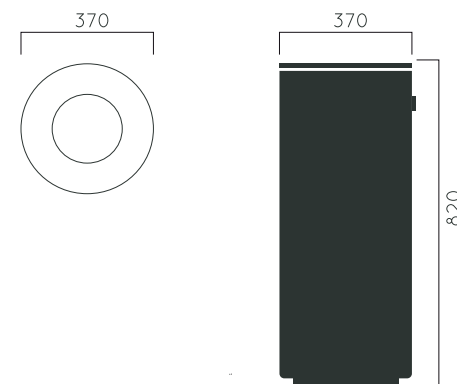

DIMENSIONS: D370xH820 mm 36 liter

BRAVO SOLID WITHOUT ASHTRAY

Material: Hot-dip galvanized & powder-coated metal

- ▷ Resistance
- ▷ Stabilized dimensions

- ▷ Transparency
- ▷ Protection

- ▽ Strength
- ▽ Long serving
- ▽ Resistant to severe weather conditions

Packing size: 380 x 830 mm

Colours | textures: