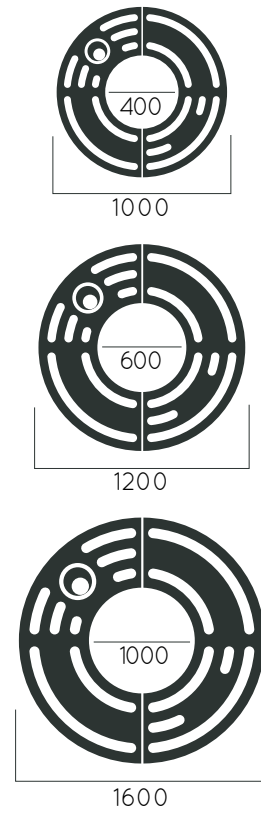

DIMENSIONS: D1000x400x1200x600x1600x1000mm

**PRESTIGE**

Material:	Hot-dip galvanized & powder-coated metal
	<ul style="list-style-type: none"> <li>▷ Resistance</li> <li>▷ Stabilized dimensions</li> </ul>
	<ul style="list-style-type: none"> <li>▷ Transparency</li> <li>▷ Protection</li> </ul>
	<ul style="list-style-type: none"> <li>▷ Strength</li> <li>▷ Long serving</li> <li>▷ Resistant to severe weather conditions</li> </ul>
Packing size:	1010x1010x1210x1210x6010x1610 mm
Colours   textures:	<p>Metal</p> <div style="display: flex; justify-content: space-around; align-items: center;"> <div style="text-align: center;">  <p>123</p> </div> <div style="text-align: center;">  <p>124</p> </div> <div style="text-align: center;">  <p>125</p> </div> <div style="text-align: center;">  <p>126</p> </div> </div>