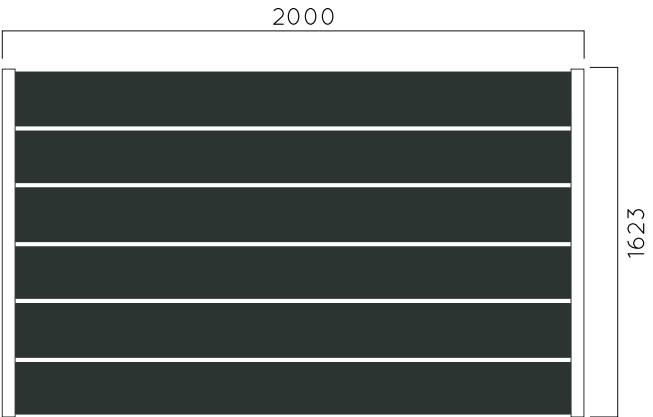

DIMENSIONS: L2000xW1623xH760 mm

**VIVA DOUBLE**

Material:	Impregnated wood coated with Water-based paint certified by the (En 71- 3 safety for toys).
Fixing:	Hot-dip galvanized & powder-coated metal
	<ul style="list-style-type: none"> <li>▷ Resistance</li> <li>▷ Stabilized dimensions</li> </ul>
	Translucent wood finish <ul style="list-style-type: none"> <li>▷ Transparency</li> <li>▷ Protection</li> </ul>
	Autoclave treated wood <ul style="list-style-type: none"> <li>▷ Strength</li> <li>▷ Long serving</li> <li>▷ Resistant to severe weather conditions</li> </ul>
Packing size:	2010 x 1633 x 770 mm

Colours | textures:

Wood			
Creol	Therna wood	Teak	Warm Grey
Metal			
#01	#02	#03	#04