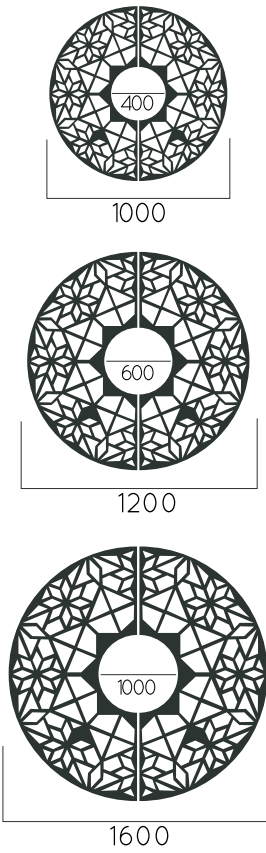

DIMENSIONS: D1000/400/1200/600/1600/1000mm

OBRA

Material:	Hot-dip galvanized & powder-coated metal
	<ul style="list-style-type: none"> ▷ Resistance ▷ Stabilized dimensions
	<ul style="list-style-type: none"> ▷ Transparency ▷ Protection
	<ul style="list-style-type: none"> ▷ Strength ▷ Long serving ▷ Resistant to severe weather conditions
Packing size:	1010x1010x1210x1210x1210x1010x1010 mm
Colours textures:	<p>Metal</p> <div style="display: flex; justify-content: space-around; align-items: center;"> <div style="width: 20px; height: 20px; background-color: black; border: 1px solid black; margin-bottom: 2px;"></div> #1 <div style="width: 20px; height: 20px; background-color: #333; border: 1px solid black; margin-bottom: 2px;"></div> #2 <div style="width: 20px; height: 20px; background-color: #ccc; border: 1px solid black; margin-bottom: 2px;"></div> #3 <div style="width: 20px; height: 20px; background-color: #663; border: 1px solid black; margin-bottom: 2px;"></div> #4 </div>