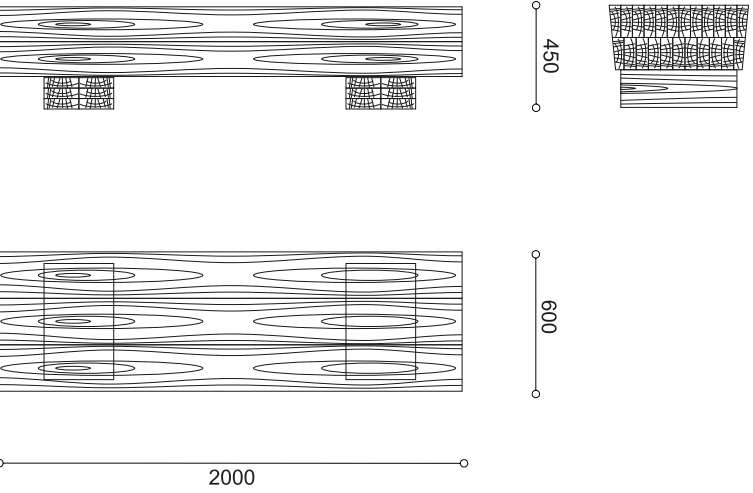

DIMENSIONS: L2000xW600xH450mm

VENETO BENCH

Material:	Impregnated wood coated with Water-based paint certified by the (En 71- 3 safety for toys).
Fixing:	Stainless Steel
	<ul style="list-style-type: none"> ▷ Resistance ▷ Stabilized dimensions
	Translucent wood finish <ul style="list-style-type: none"> ▷ Transparency ▷ Protection
	Autoclave treated wood <ul style="list-style-type: none"> ▷ Strength ▷ Long serving ▷ Resistant to severe weather conditions
Packing size:	2010 x 610 x 460 mm