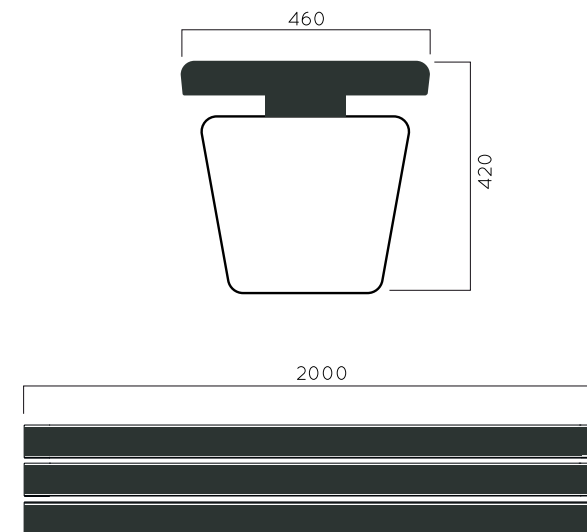

DIMENSIONS: L2000xW460xH420mm

PLAIN BENCH WITH COFFEE STAND

Material: Impregnated wood coated with Water-based paint certified by the (En 71- 3 safety for toys).

Fixing: Hot-dip galvanized & powder-coated metal

- ▷ Resistance
- ▷ Stabilized dimensions

Translucent wood finish

- ▷ Transparency
- ▷ Protection

Autoclave treated wood

- ▷ Strength
- ▷ Long serving
- ▷ Resistant to severe weather conditions

Packing size: 2010 x470 x 430 mm